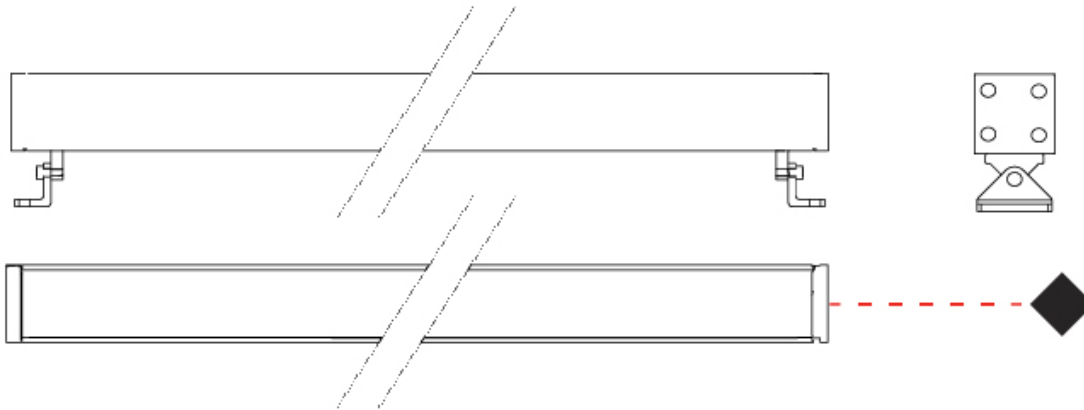

MINI CORNICHE SURFACE

E9W612-

PROJECT	_____
TYPE	_____
SPECIFIER	_____
QUANTITY	_____
DATE	_____

E