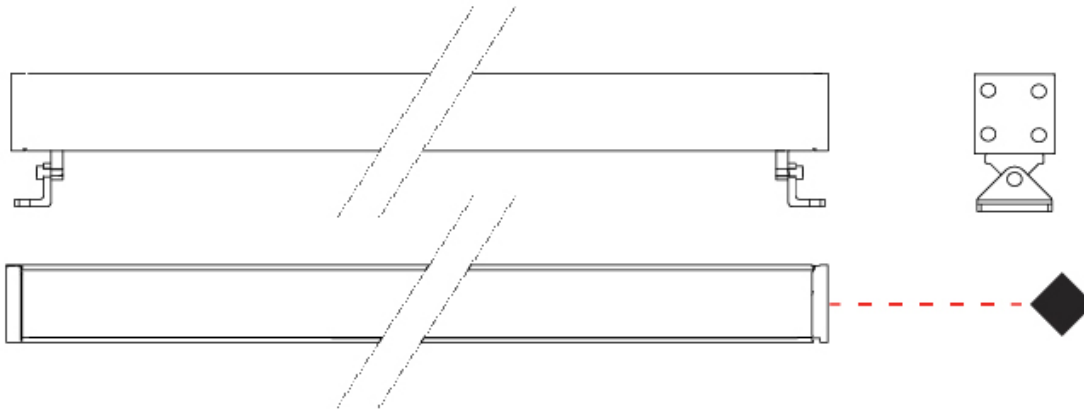

MINI CORNICHE SURFACE

E9W593-

PROJECT	_____
TYPE	_____
SPECIFIER	_____
QUANTITY	_____
DATE	_____

E