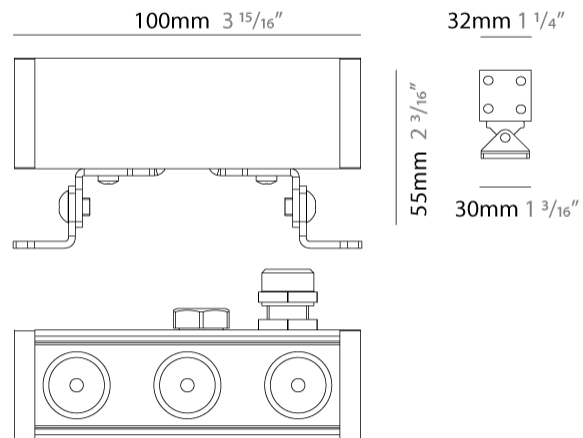

1. To build a product code in our configurator select the specify button on the base model # product page
2. To build a manual product code on this datasheet choose from the options listed below in blue font and add the suffix to the base model #

GENERAL

Series: Mini Corniche
Brand: Platek
Division: Exterior
Mounting Type: Surface
Mounting Location: Wall
Subcategory: Wallwash

PHYSICAL

Shape: Rectangle
Length (mm): 100
Length (in): 3 15/16
Width (mm): 32
Width (in): 1 1/4
Height (mm): 32
Height (in): 1 1/4
Extension (mm): 55
Extension (in): 2 3/16
Light Distribution: Adjustable / Direct
Weight (kg): 1.2
Weight (lbs): 2.6
Screws: A4 stainless steel
Diffuser: Clear tempered glass
Gasket: Gore-Tex valve to prevent condensation inside the fitting.
Fixture Finish: BLK / WHI / GRY / COR / ANT / BRZ
Fixture Material: Extruded Aluminum

ELECTRICAL

Lamp Type: LED
Total Output Wattage (W): 6
Dimming: Bluetooth technology or DMX
Control Gear: DMX
Driver Included: No
Driver Location: Remote
Driver Type: Constant Current - Universal
Driver Class: Class 2
Input Voltage (V): 120 - 277
Constant Current (MA): 500

LED

Number of LEDs: 4
Color Temperature (°K): RGBW
CRI: >80 CRI
Lamp Life (hrs): 60000
Special LEDs offerings: RGBW

OPTICAL

Optic°: 26 / 40 / ELL

RATINGS AND CERTIFICATIONS

Certified By: Certified for North American Standards
IP rating: IP65
IK Rating: IK07
Bug Rating: B1 U0 G0