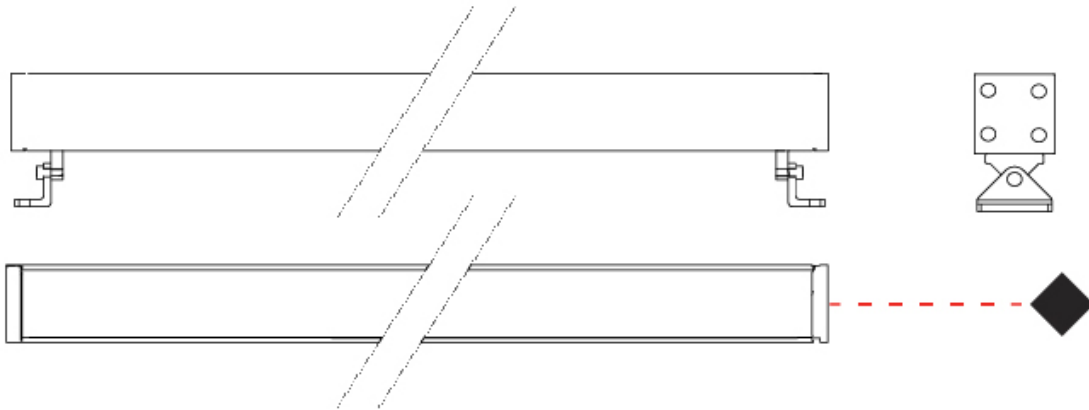

MINI CORNICHE SURFACE

E9W613-

PROJECT	_____
TYPE	_____
SPECIFIER	_____
QUANTITY	_____
DATE	_____

E